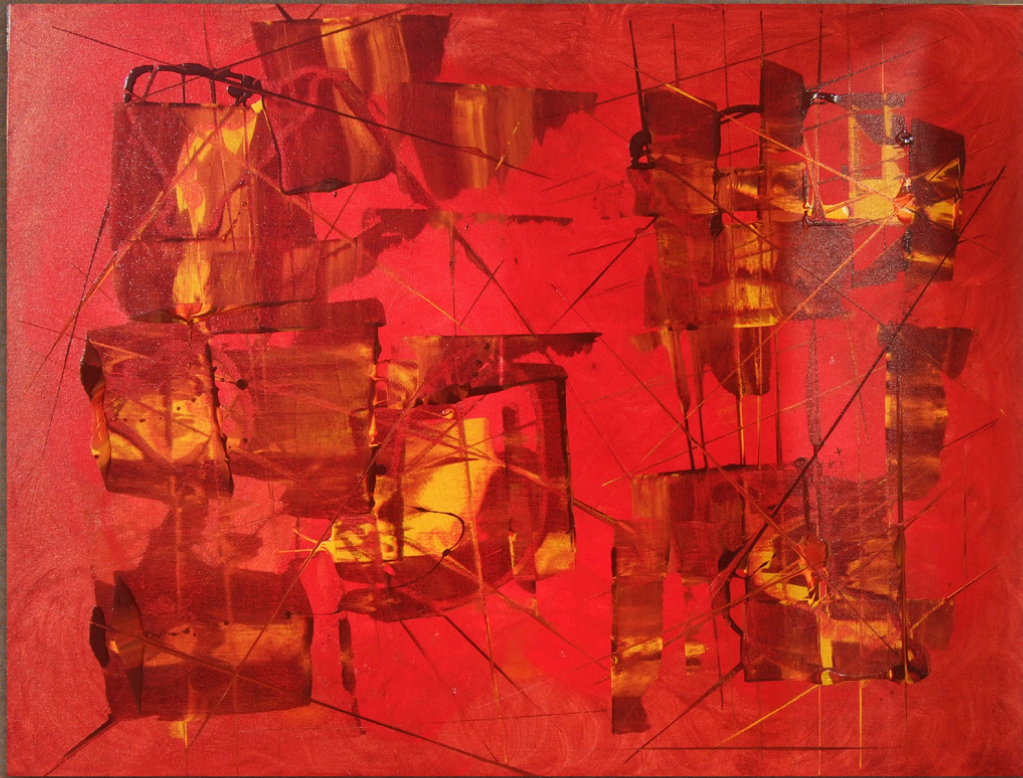

# Bringing Colour and Energy to your Workspace.

Contemporary Art for Lease or Purchase

Inspired creations custom-made to suit **your** space.  
Call for an estimate.

Call 705 670 8850 [Sudbury]  
[www.paddyosullivan.com](http://www.paddyosullivan.com)

paddy o'sullivan

abstract art that awakens the soul